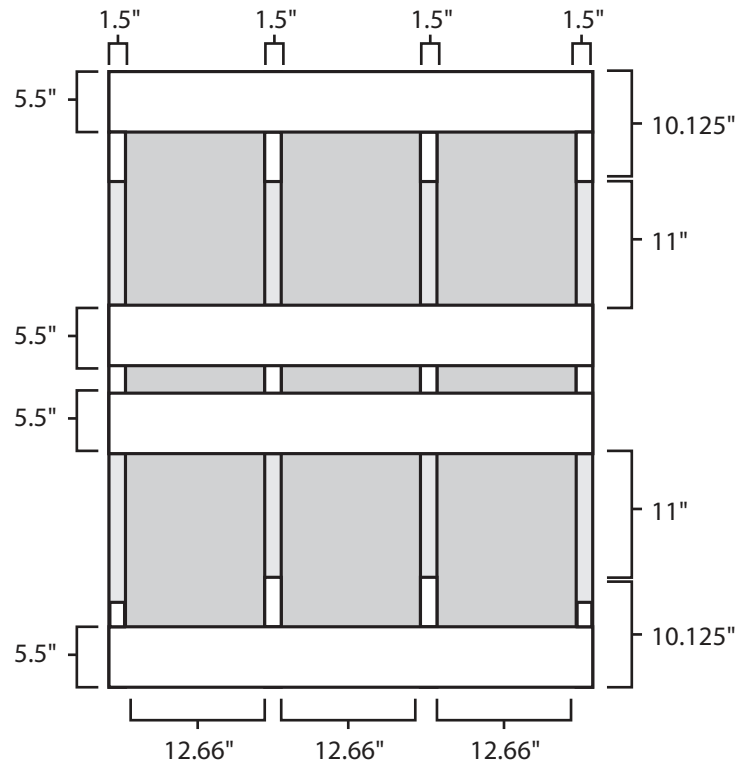

Pallet Specification Sheet

Pallet ID: ows-4456-4B4SR

Top View:

Bottom View:

Side View:

Components & Specifications:

Dimensions: 44" x 56" x 5"
Weight: 63lbs
Stackable

Dynamic Capacity: 2,000lbs
Static Capacity: 15,000lbs
#10-12X1-1/2 Screws

All parts made of recycled plastic
All parts made in USA
Pallet is fully recyclable

Tolerances +/- 3/8"

One Way Solutions, LLC.

400 Central Avenue
Northfield, IL 60093
Toll Free: 866.446.0872
Email: info@oneway-solutions.com