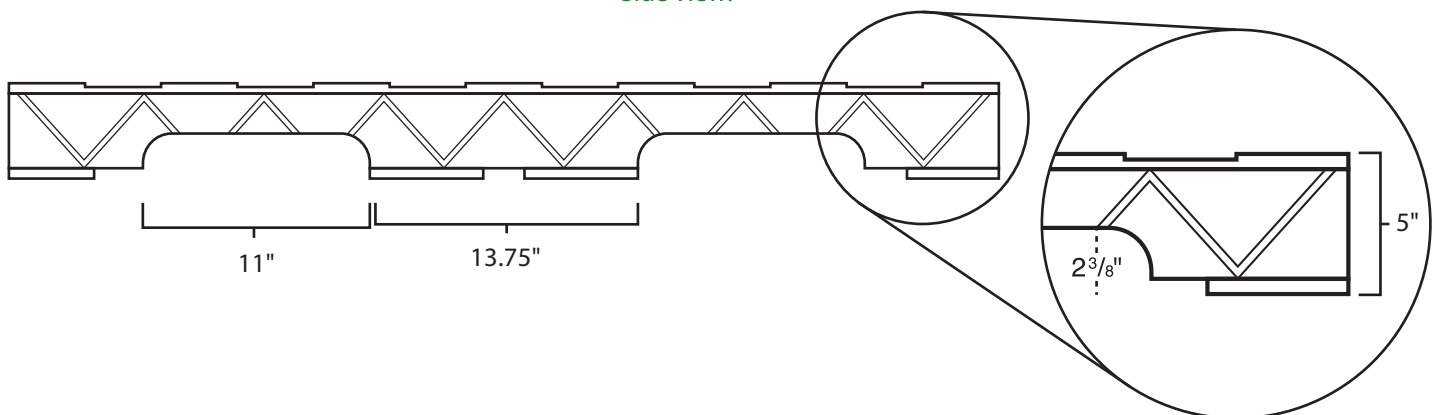

Pallet Specification Sheet

Pallet ID: ows-4456-4B4SR

Top View:

Bottom View:

Side View:

Components & Specifications:

Dimensions: 44" x 56" x 5"
Weight: 63lbs
Stackable

Dynamic Capacity: 2,000lbs
Static Capacity: 15,000lbs
#10-12X1-1/2 Screws

All parts made of recycled plastic
All parts made in USA
Pallet is fully recyclable

Tolerances +/- 3/8"

One Way Solutions, LLC.

400 Central Avenue
Northfield, IL 60093
Toll Free: 866.446.0872
Email: info@oneway-solutions.com