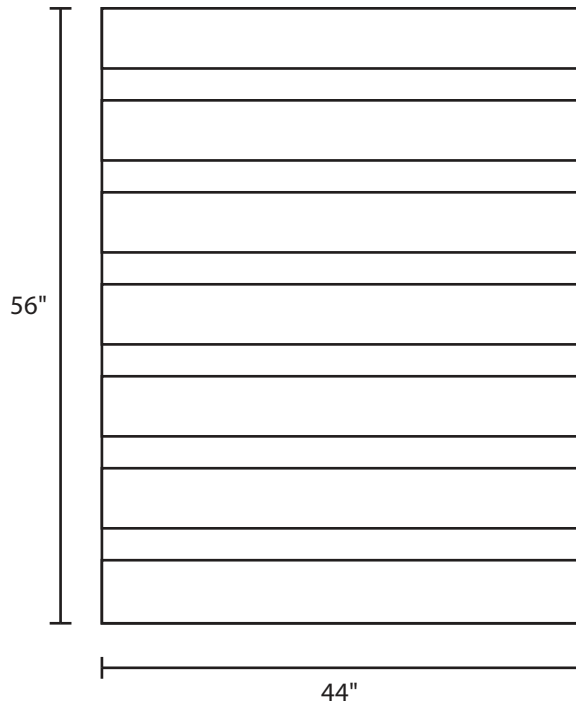

Pallet Specification Sheet

Pallet ID: ows-4456-4B4SR

Top View:

Bottom View:

Side View:

Components & Specifications:

Dimensions: 44" x 56" x 5"
Weight: 63lbs
Stackable

Dynamic Capacity: 2,000lbs
Static Capacity: 15,000lbs
#10-12X1-1/2 Screws

All parts made of recycled plastic
All parts made in USA
Pallet is fully recyclable

Tolerances +/- 3/8"

One Way Solutions, LLC.

400 Central Avenue
Northfield, IL 60093
Toll Free: 866.446.0872
Email: info@oneway-solutions.com